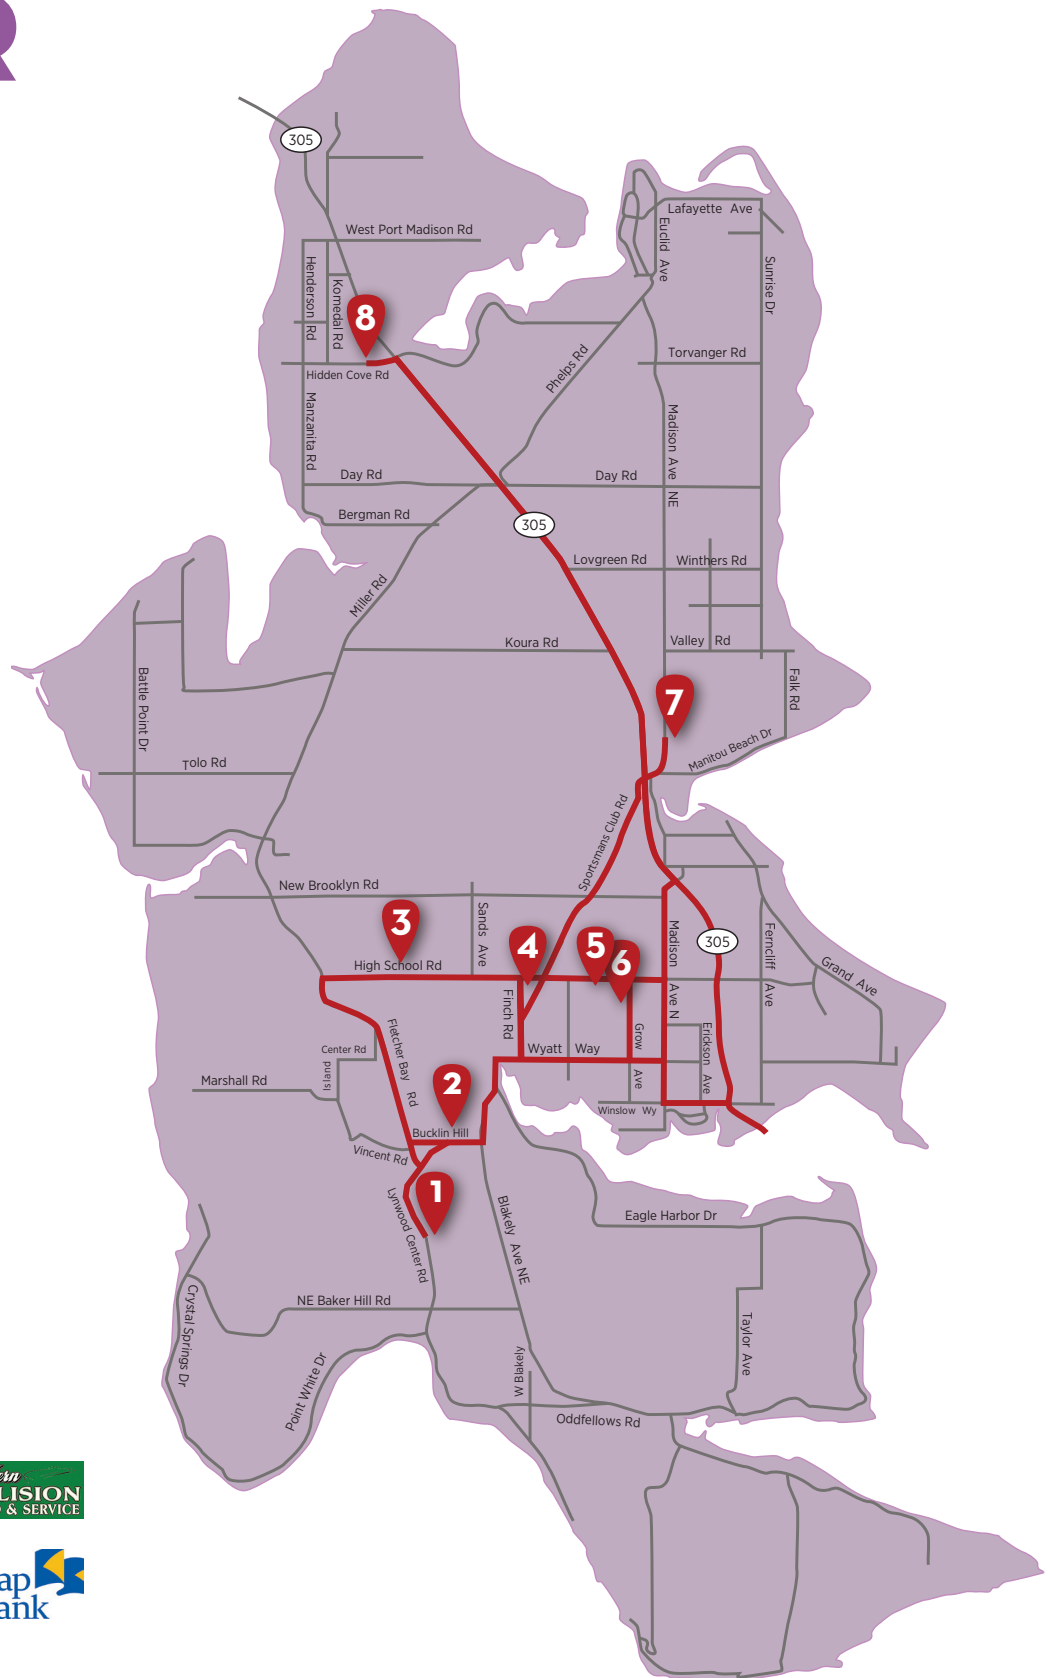

Bainbridge Island STUDIO TOUR

Dec 6-8, 2019

Friday, Saturday, and Sunday from 10am to 5pm

- 1 FERRIER STUDIO**
578 Lynwood Center Road NE
- 2 AMERICAN LEGION HALL**
7880 NE Bucklin Hill Road
- 3 FILIPINO-AMERICAN HALL**
7566 NE High School Road
- 4 BETHANY LUTHERAN CHURCH**
7968 Finch Road NE
- 5 MASONIC LODGE**
1299 Grow Avenue NW
- 6 SYLVIA CARLTON'S STUDIO**
1245 Grow Avenue NW
- 7 GRANGE HALL**
10340 Madison Avenue NE
- 8 HIDDEN COVE POTTERY & TILE**
7176 NE Hidden Cove Road