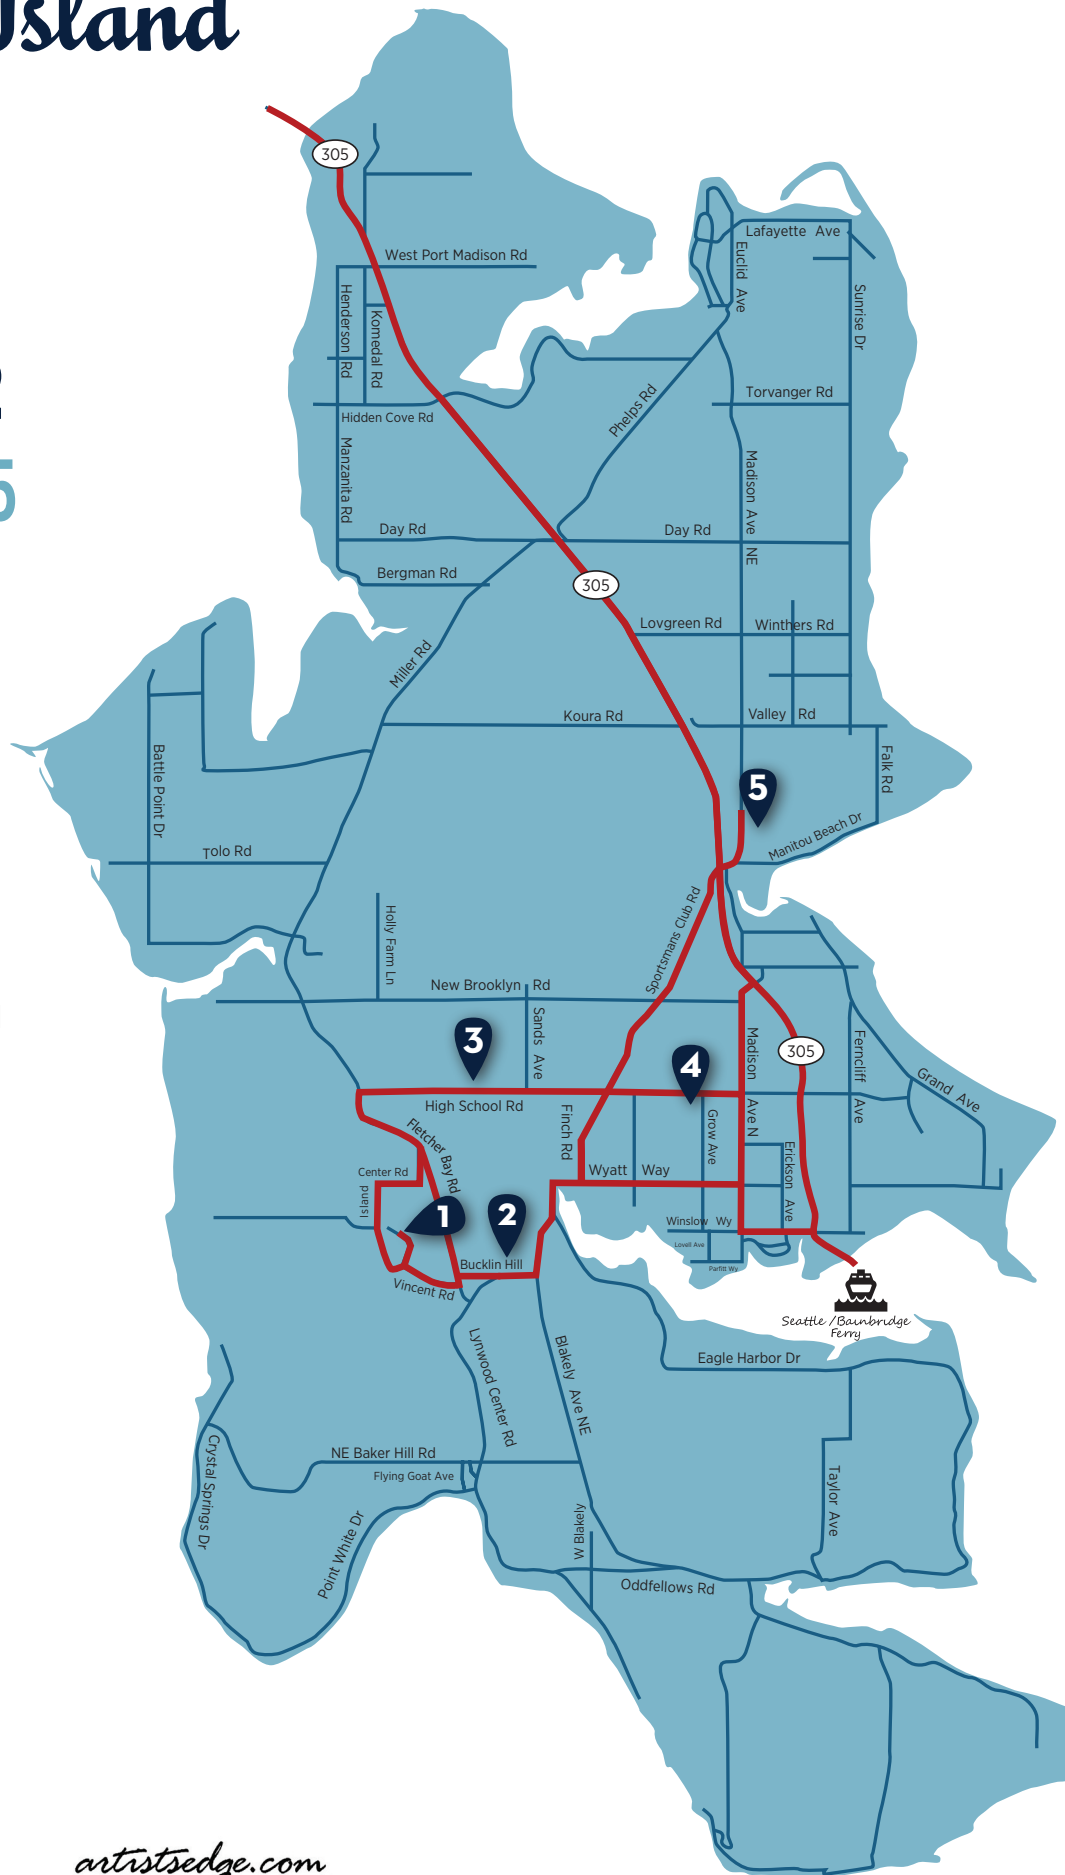

Bainbridge Island

STUDIO TOUR

Dec 2-4 2022

FRI | SAT | SUN 10 - 5

1 ELEMENTAL FURNISHINGS
6685 Kojima Ave NE

2 AMERICAN LEGION HALL
7880 NE Bucklin Hill Road

3 FILIPINO-AMERICAN HALL
7566 NE High School Road

4 MASONIC CENTER
1299 Grow Avenue NW

5 GRANGE HALL
10340 Madison Ave NE

Thanks to Our Studio Sponsors:

artistsedge.com